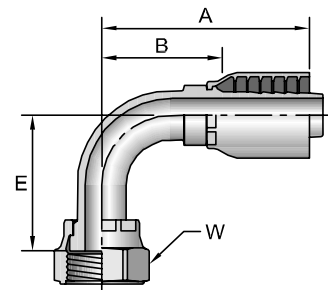

1J543

Female Seal-Lok® - Swivel - 90° Elbow - Medium Drop ISO 12151-1 - SWEM90

# Part Number	Thread		Hose I.D. inch	A		E		W		B	
	inch	9/16x18		inch	mm	inch	mm	inch	mm	inch	mm
1J543-4-4	1/4	9/16x18	1/4	2.07	53	1.26	32	11/16	1.32	34	
1J543-6-4	3/8	11/16x16	1/4	2.12	54	1.50	38	13/16	1.41	36	
1J543-6-6	3/8	11/16x16	3/8	2.40	61	1.50	38	13/16	1.37	35	
1J543-6-6-SM	3/8	11/16x16	3/8	2.40	61	1.50	38	22 mm	1.37	35	
1J543-8-6	1/2	13/16x16	3/8	2.48	63	1.61	41	15/16	1.45	37	
1J543-8-8	1/2	13/16x16	1/2	2.59	66	1.61	41	15/16	1.33	34	
1J543-10-8	5/8	1x14	1/2	2.74	70	1.85	47	1-1/8	1.48	38	
1J543-10-10	5/8	1x14	5/8	2.97	75	1.85	47	1-1/8	1.53	39	
1J543-10-12	5/8	1x14	3/4	3.12	79	1.88	48	1-1/8	1.68	43	
1J543-12-12	3/4	1-3/16x12	3/4	3.49	89	2.28	58	1-3/8	2.05	52	
1J543-16-16	1	1-7/16x12	1	4.86	123	2.78	71	1-5/8	3.27	83	
1J543-20-20	1-1/4	1-11/16x12	1-1/4	4.89	124	3.09	78	1-7/8	3.20	81