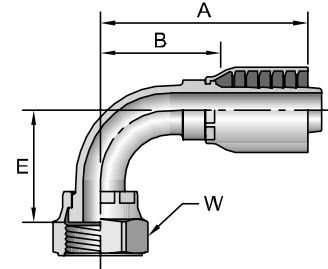

1J943

Female Seal-Lok® - Swivel - 90° Elbow - Short Drop ISO 12151-1 - SWES90

# Part Number	Thread		Hose I.D. inch	A		E		W		B	
	inch	9/16x18		inch	mm	inch	mm	inch	mm	inch	mm
1J943-4-4	1/4	9/16x18	1/4	1.78	45	0.83	21	11/16	1.03	26	
1J943-4-6	1/4	9/16x18	3/8	2.05	52	0.83	21	11/16	1.02	26	
1J943-6-4	3/8	11/16x16	1/4	1.93	49	0.91	23	13/16	1.18	30	
1J943-6-5	3/8	11/16x16	5/16	2.25	57	0.90	23	13/16	1.50	38	
1J943-6-6	3/8	11/16x16	3/8	2.21	56	0.91	23	13/16	1.18	30	
1J943-6-8	3/8	11/16x16	1/2	2.53	64	0.90	23	13/16	1.27	32	
1J943-8-4	1/2	13/16x16	1/4	2.28	58	1.15	29	15/16	1.53	39	
1J943-8-6	1/2	13/16x16	3/8	2.28	58	1.14	29	15/16	1.25	32	
1J943-8-8	1/2	13/16x16	1/2	2.59	66	1.14	29	15/16	1.33	34	
1J943-8-8-SM	1/2	13/16x16	1/2	2.59	66	1.14	29	24 mm	1.33	34	
1J943-8-10	1/2	13/16x16	5/8	2.81	71	1.15	29	15/16	1.37	35	
1J943-10-8	5/8	1x14	1/2	2.74	70	1.26	32	1-1/8	1.48	38	
1J943-10-10	5/8	1x14	5/8	2.97	75	1.26	32	1-1/8	1.53	39	
1J943-10-10-SM	5/8	1x14	5/8	2.97	75	1.26	32	30 mm	1.53	39	
1J943-10-12	5/8	1x14	3/4	3.08	78	1.27	32	1-1/8	1.64	42	
1J943-12-8	3/4	1-3/16x12	1/2	3.21	82	1.89	48	1-3/8	1.95	50	
1J943-12-10	3/4	1-3/16x12	5/8	3.49	89	1.89	48	1-3/8	2.05	52	
1J943-12-12	3/4	1-3/16x12	3/4	3.06	78	1.89	48	1-3/8	2.05	52	
1J943-12-16	3/4	1-3/16x12	1	3.88	99	1.89	48	1-3/8	2.26	57	
1J943-16-12	1	1-7/16x12	3/4	4.06	103	2.22	56	1-5/8	2.62	67	
1J943-16-16	1	1-7/16x12	1	4.31	109	2.20	56	1-5/8	2.69	68	
1J943-16-20	1	1-7/16x12	1-1/4	4.56	116	2.21	56	1-5/8	2.87	73	
1J943-20-16	1-1/4	1-11/16x12	1	4.64	118	2.54	65	1-7/8	3.02	80	
1J943-20-20	1-1/4	1-11/16x12	1-1/4	4.88	124	2.51	64	1-7/8	3.19	81	
1J943-24-20	1-1/2	2x12	1-1/4	4.97	126	2.70	69	2-1/4	3.32	84	
1J943-24-24	1-1/2	2x12	1-1/2	5.50	140	2.68	68	2-1/4	4.13	105	

1J543

Female Seal-Lok® - Swivel - 90° Elbow - Medium Drop ISO 12151-1 - SWEM90